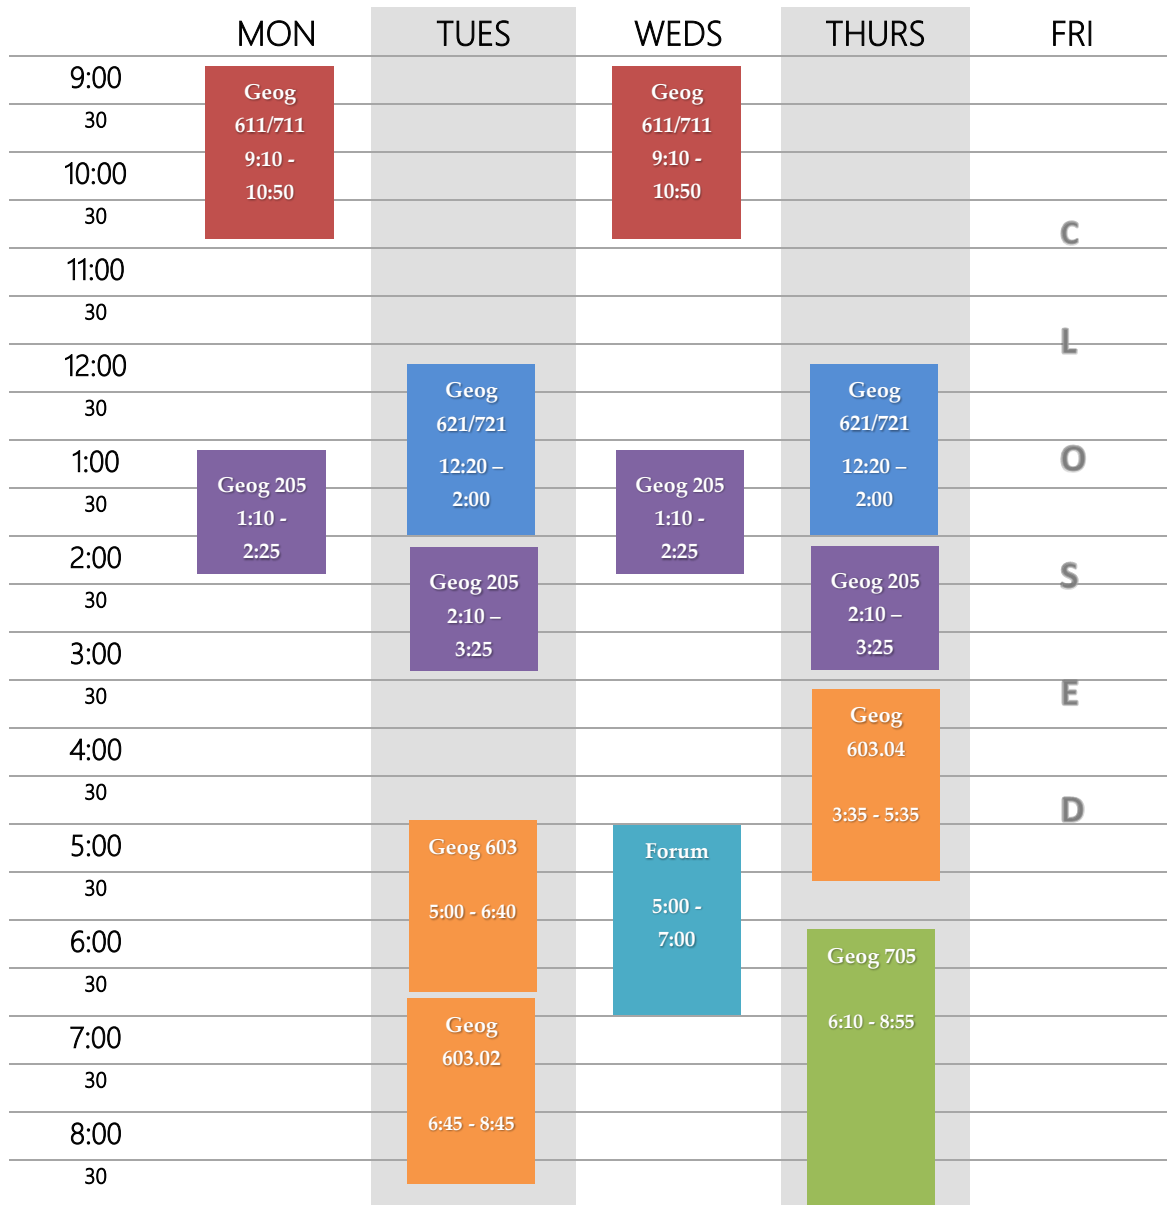

GEOGRAPHIC ANALYSIS TEACHING LAB

Lab Schedule

Spring 2017

Need access to a lab during restricted periods?

The SFSU Leonard Library and HSS 272 are equipped with ArcGIS and related geospatial software.